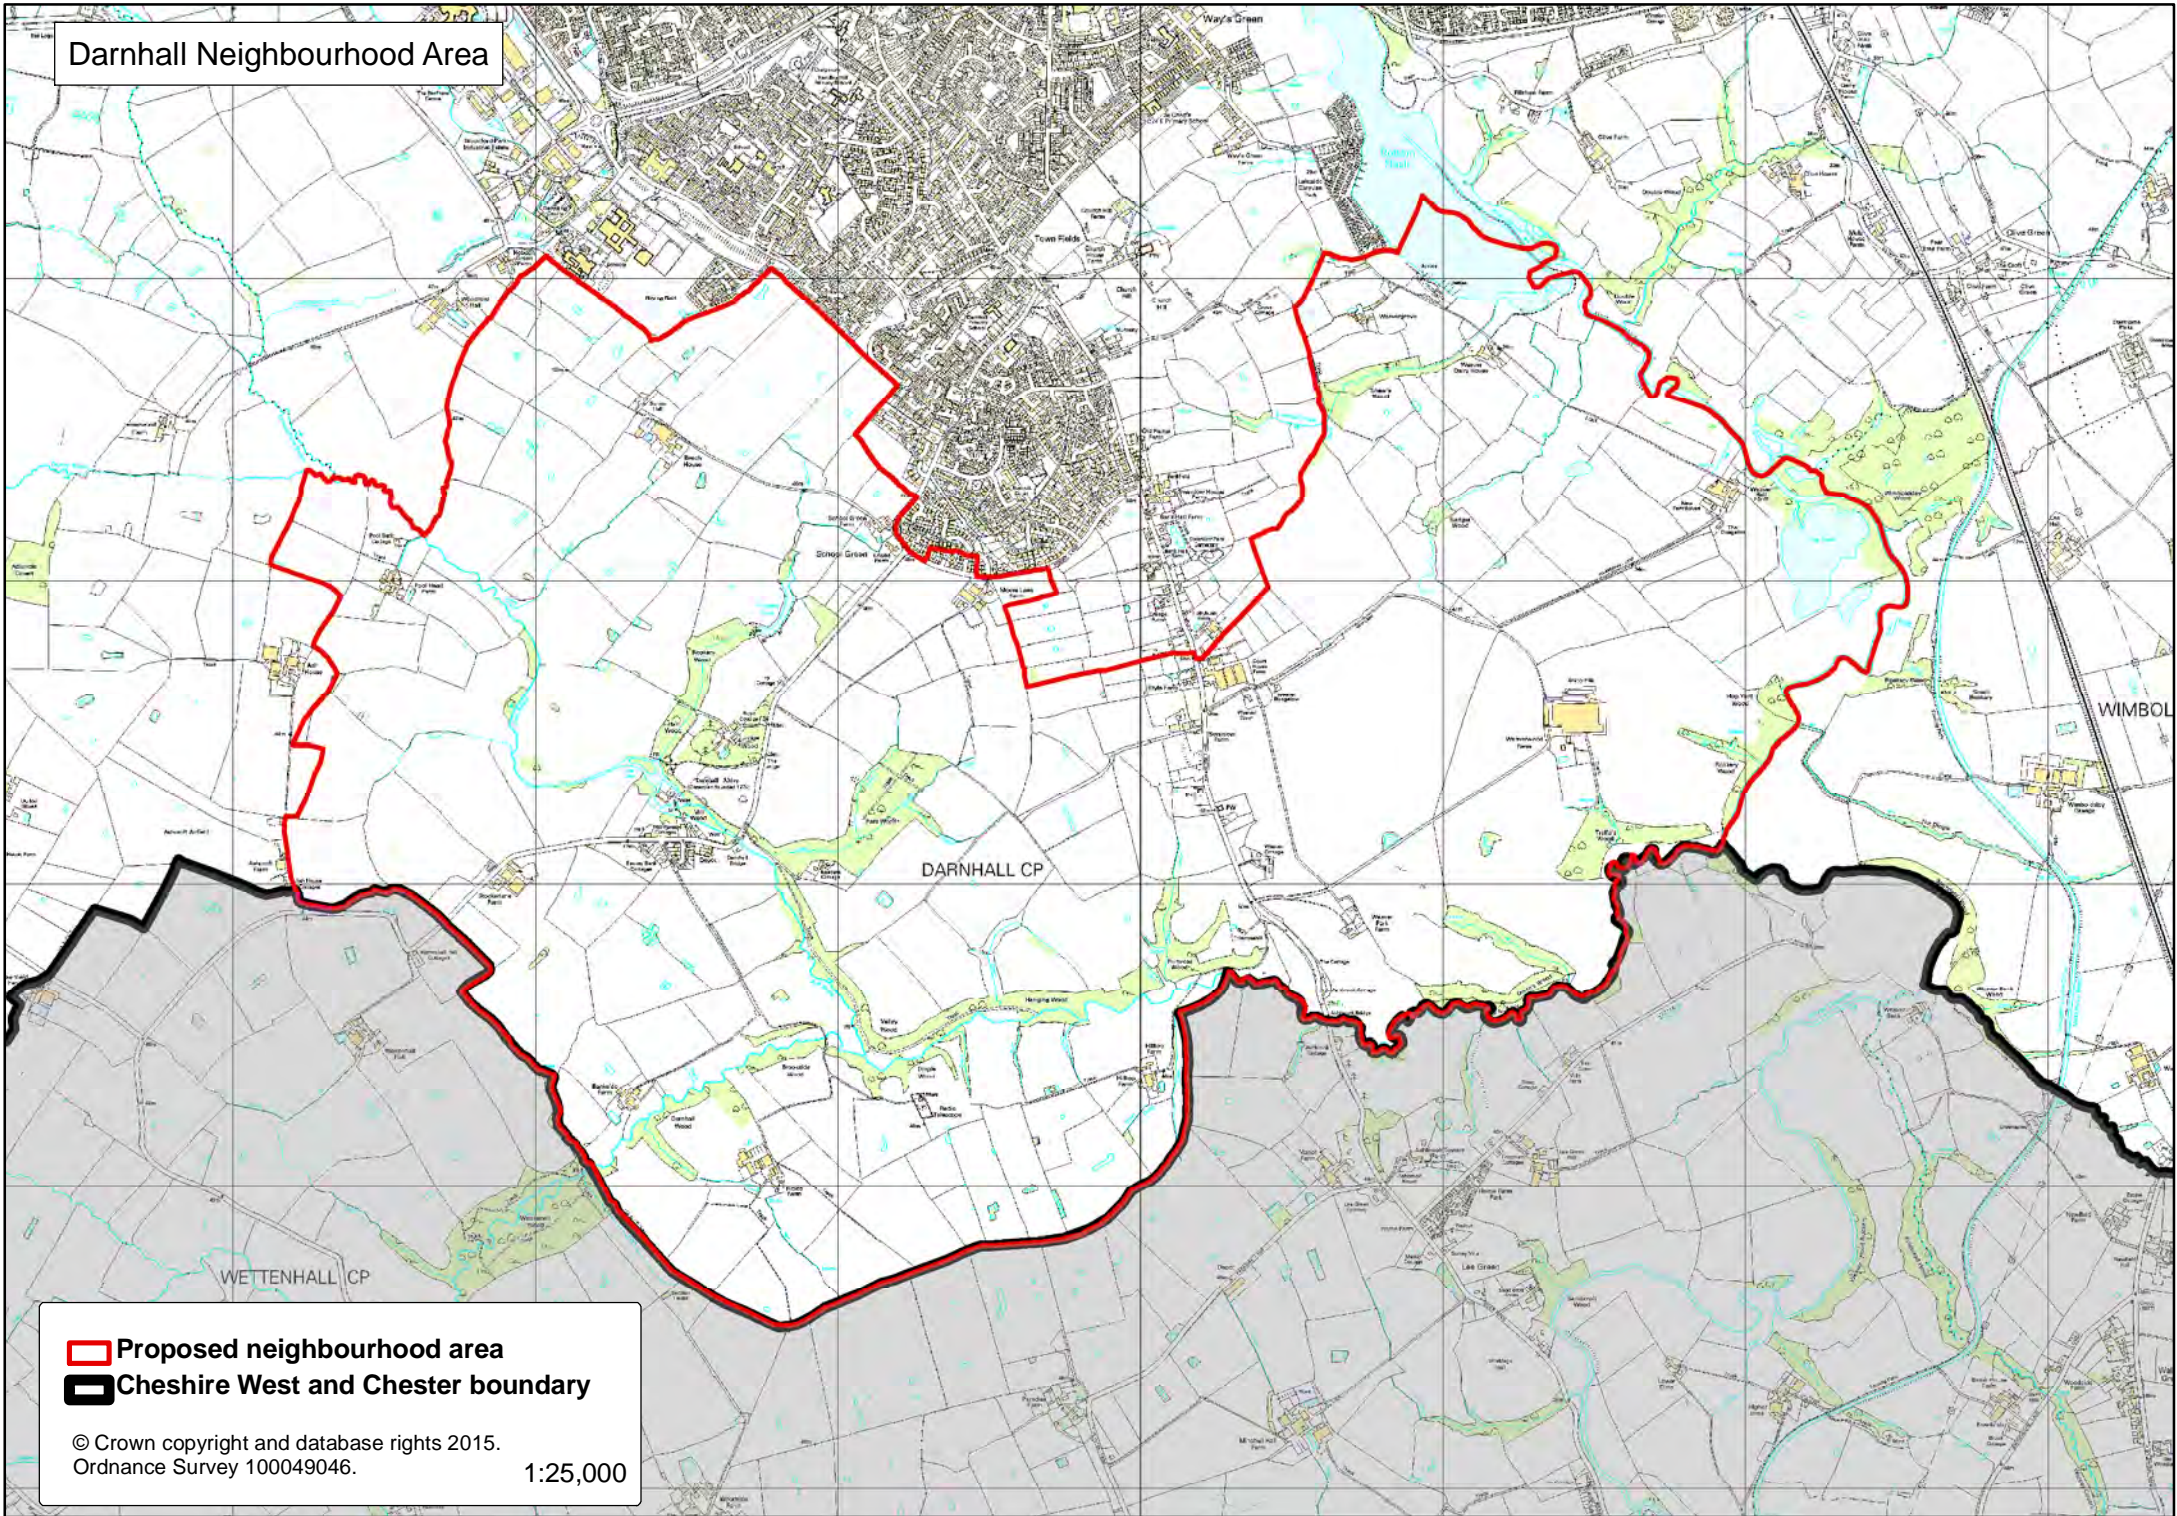

Darnhall Neighbourhood Area

-  Proposed neighbourhood area
-  Cheshire West and Chester boundary

© Crown copyright and database rights 2015.
Ordnance Survey 100049046.

1:25,000